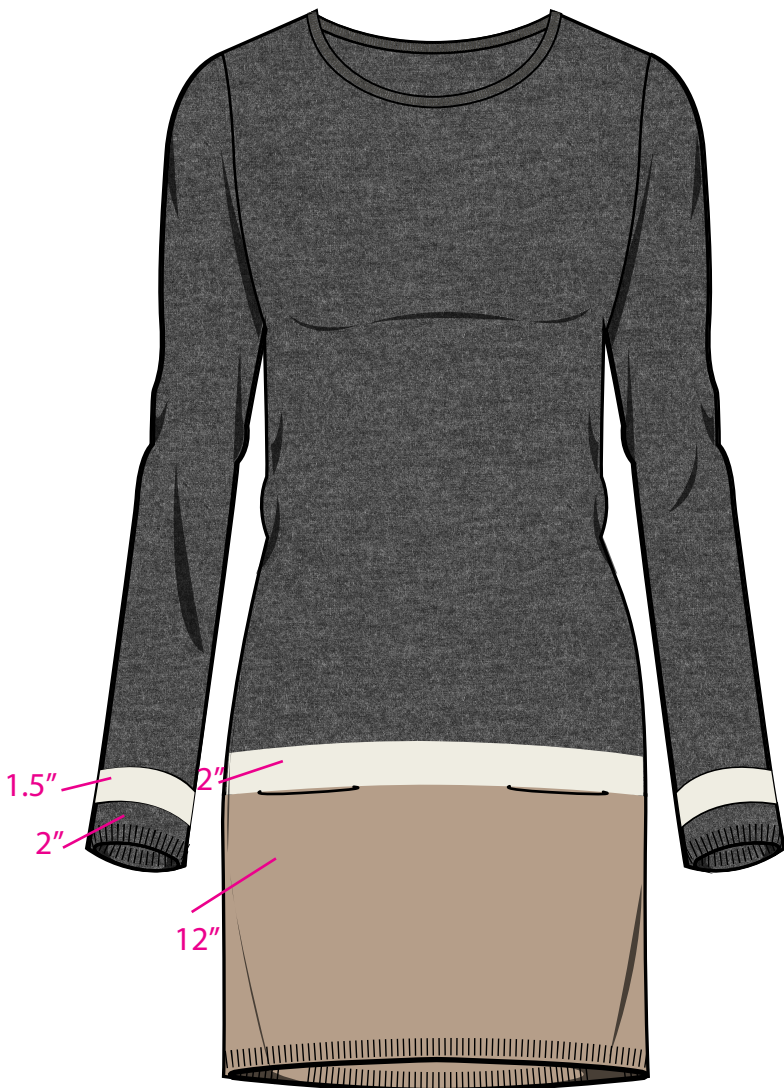

Details

* Fabrication, spec and construction as per LY style #402934

Colour Blocked Knit Tunic with Pockets

Colour Blocked Knit Tunic with Pockets

BLACK OPTION 1

BLACK OPTION 2

NOMAD OPTION 1

NOMAD OPTION 2