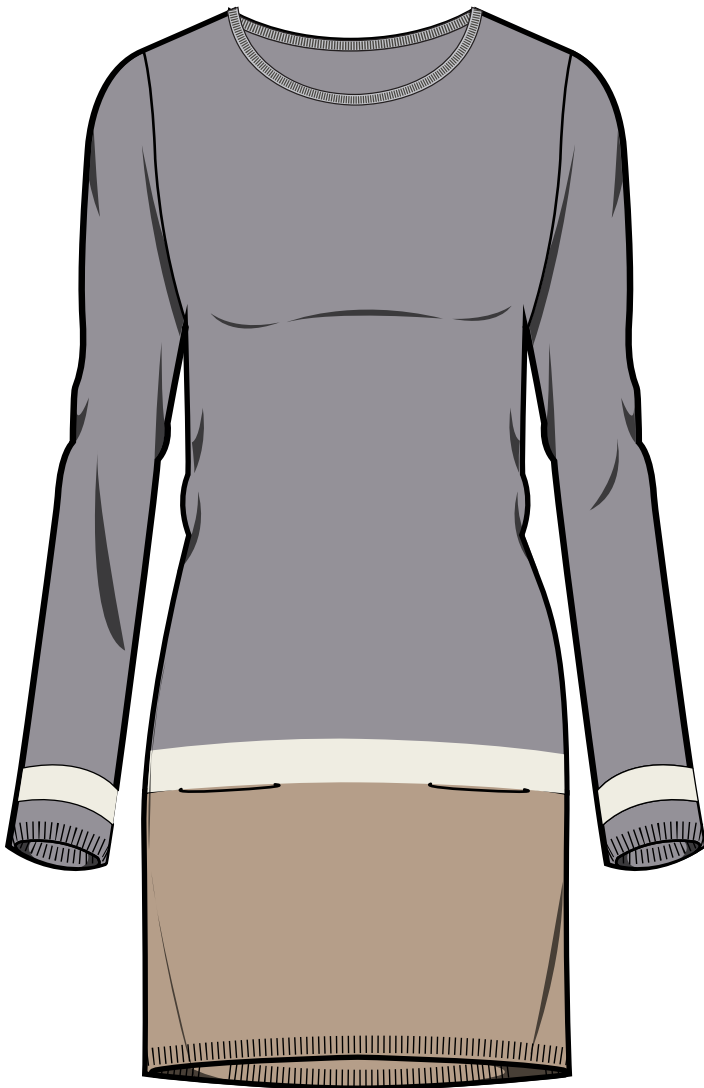

Details

* Fabrication, spec and construction as per LY style #402934

Colour Blocked Knit Tunic with Pockets

Colour Blocked Knit Tunic with Pockets

BLACK OPTION 1

BLACK OPTION 2

NOMAD OPTION 1

NOMAD OPTION 2