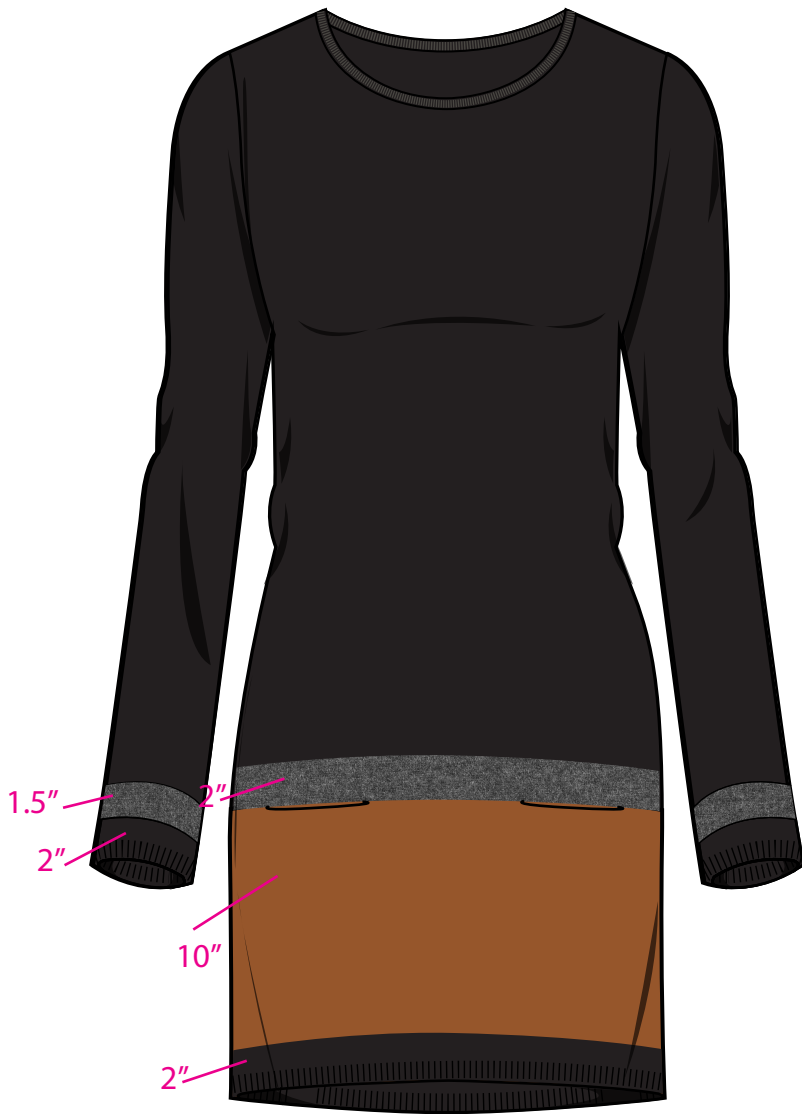

Details

* Fabrication, spec and construction as per LY style #402934

Colour Blocked Knit Tunic with Pockets

Colour Blocked Knit Tunic with Pockets

BLACK OPTION 1

BLACK OPTION 2

NOMAD OPTION 1

NOMAD OPTION 2